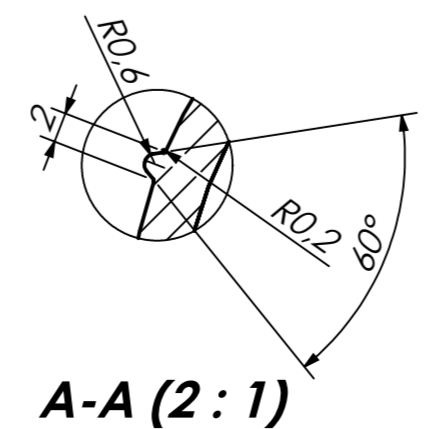

Trademark Capacity Year Pairnumber

BIEBOUW B.V.BA.  
 INDUSTRIESTRAAT 17  
 B-8755 Ruiselede  
 Belgium  
 Tel.: +32(0)51 686714  
 Fax.: +32(0)51 689182  
 Email: info@biebouw.com

JOB NAME	750ml champagne KPSH		
CUSTOMER	Northern Glassware		
FILLING	777ml +/-10	PROCESS	BB DG 6 1/4"
BRIMFULL	750ml +/-10	DRAWN BY	JBB
WEIGHT	697gr	CHECKED BY	-
FINISH	KPSH	DATE	3-4-2017
DRG. NO. BIEB695-01			