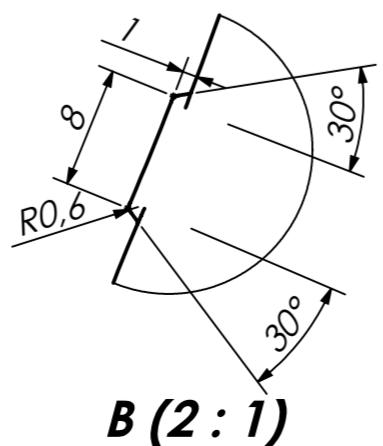

Trademark Capacity Year Pairnumber

BIEBOUW B.V.BA.  
 INDUSTRIESTRAAT 17  
 B-8755 Ruiselede  
 Belgium  
 Tel.: +32(0)51 686714  
 Fax.: +32(0)51 689182  
 Email: info@biebouw.com

JOB NAME	750ml champagne KPSH		
CUSTOMER	Northern Glassware		
FILLING	777ml +/-10	PROCESS	BB DG 6 1/4"
BRIMFULL	750ml +/-10	DRAWN BY	JBB
WEIGHT	697gr	CHECKED BY	-
FINISH	KPSH	DATE	3-4-2017
DRG. NO. BIEB695-01			